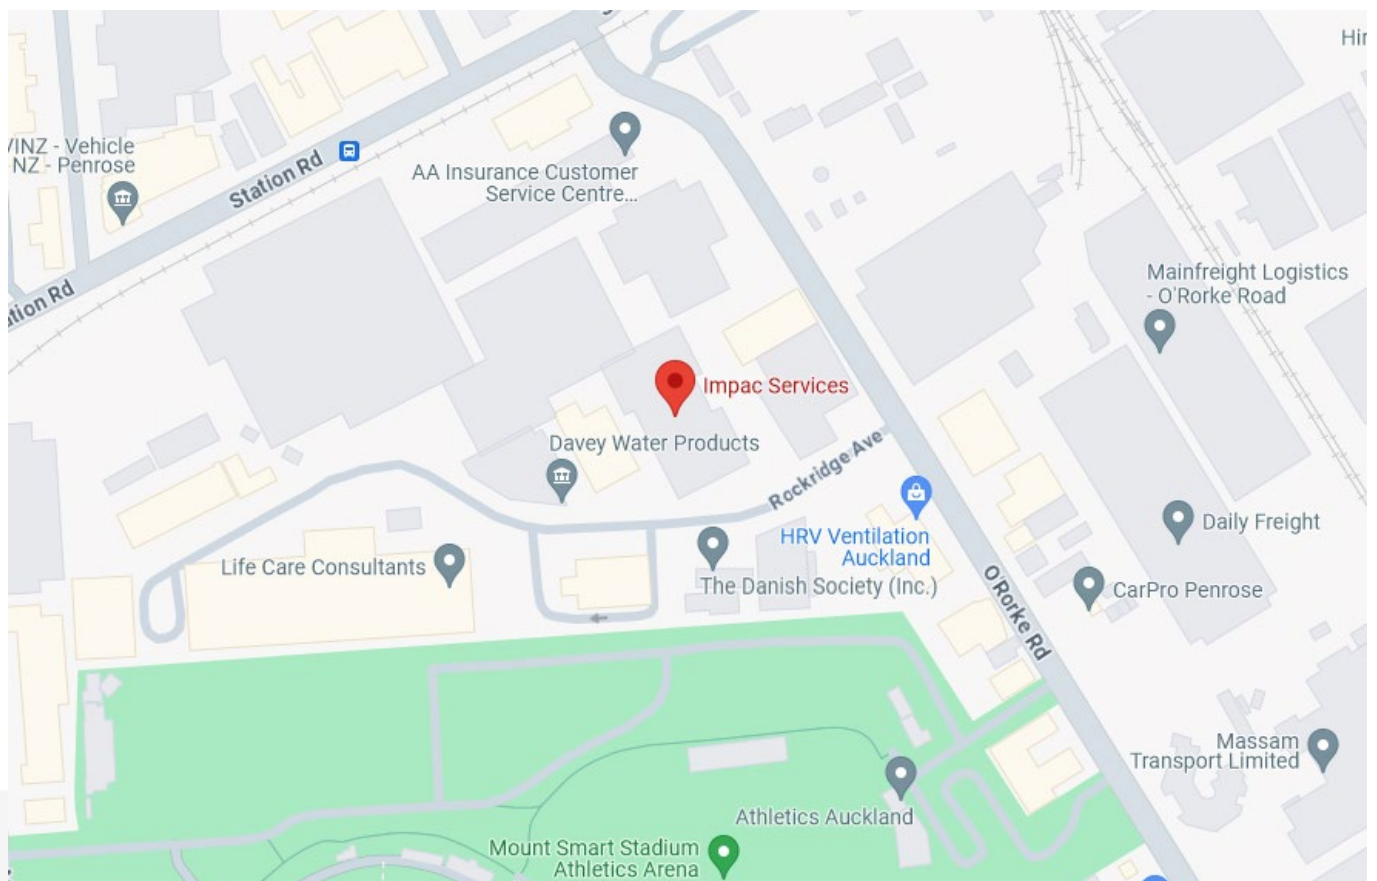

### Location and opening hours

IMPAC Auckland Rockridge Training Centre is located at **1 Rockridge Avenue, Penrose, Auckland.**

The IMPAC Auckland Rockridge Training Centre opens at 7:30am.

If you go into the main doors, our friendly team will help guide you to your relevant training room.

### Onsite parking

There are 22 car parks available onsite for IMPAC students. These are displayed with **orange lines** in the image below and are reverse parks only. Please **do not** park in the visitor carparks as these are for short term visitors to the site only.

### Street Parking

There is street parking available in the area on Rockridge Avenue, O'Rorke Road, or Station Road.

## Public Transportation

Our IMPAC Training Centre is very close to the Penrose Train Station – this is a ten-minute walk from our venue.